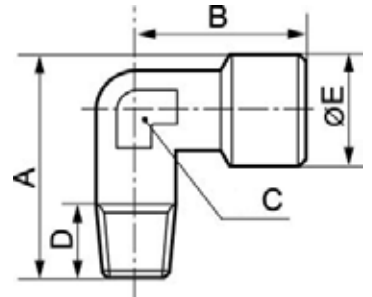

FITTINGS - ELBOWS - TEE PIECES

Brass Street Elbow

Min/max operating pressure

0 / 218 psi

Part number	Male thread	Female thread	Net weight (Kg)	Dim. A (inch)	Dim. B (inch)	Dim. C (inch)
A10 200250	1/8" NPT	NPT1/8	0	1,03	0,87	0,43
A10 201251	NPT1/4	NPT1/4	0	1,33	1,12	0,5
A10 202252	NPT3/8	NPT3/8	0	1,5	1,14	0,51
A10 203253	NPT1/2	NPT1/2	0	1,76	1,4	0,78